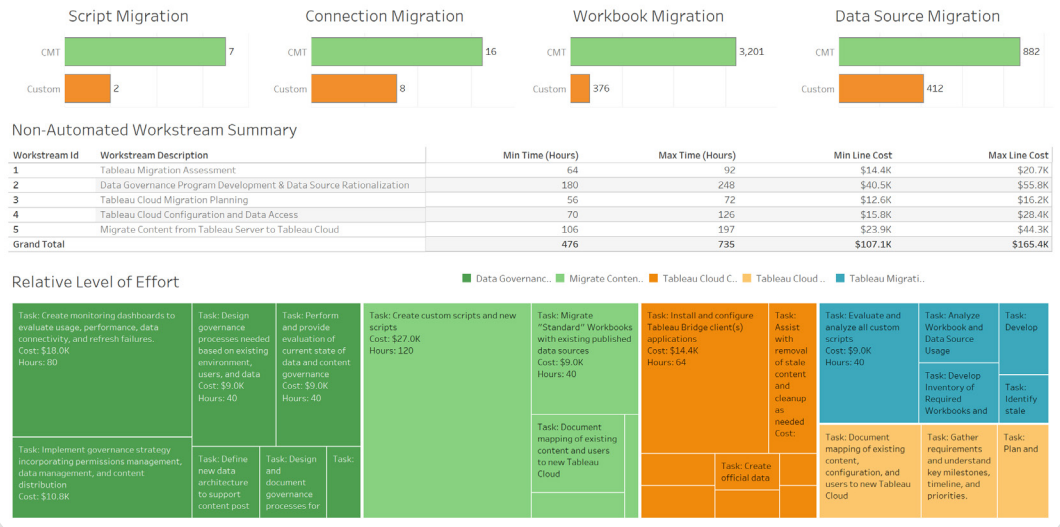

On-Premise to Tableau Cloud Readiness Assessment

As a trusted Tableau Partner since 2014, CoEnterprise can help your organization understand the effort and benefits of migrating your self-managed Tableau Server environment to the fully hosted and managed Tableau Cloud platform.

Cost & Time Estimate Provided

Our experienced team will analyze your infrastructure and assess your business needs to help determine if you should move to Tableau Cloud. Our “Cloud Readiness Assessment” will help you avoid the common pitfalls of platform migration—hidden costs, frustrating delays, and lack of adoption. We do this by leaning on our experience as a Tier 1 Delivery Partner for Tableau with thousands of completed projects and hundreds of happy customers.

Tableau Server to Tableau Cloud Migration Assessment Results w/Advanced Management Add-On

A Customized Strategy For Your Business

While technical migration components are foundational to any migration, we also believe that assessing the business needs and taking them into consideration is vital to the overall project success. That’s why we think it’s so important to have those business conversations and incorporate that output into your Tableau Cloud migration strategy.

- ✓ Learn **key steps** and **best practices** to assess and migrate your on-premises analytics to Tableau Cloud
- ✓ Get quick access to **expert guidance, tools, and resources** to help you plan your next steps
- ✓ Estimate your costs and see how CoEnterprise can help you
- ✓ See how a CoEnterprise migration plan may **lower your Tableau total cost of ownership (TCO)**

Assess

A COE engineer will understand your current Tableau environment and other considerations to meet your goals.

Plan

Plan for a migration to Tableau Cloud. Identify resource plan, effort required, and potential risks.

ROI

Take a data-driven approach to understand the financials of a cloud migration.

Jumpstart your journey to Tableau with CoEnterprise and receive expert guidance to expedite your migration.

sales@coenterprise.com