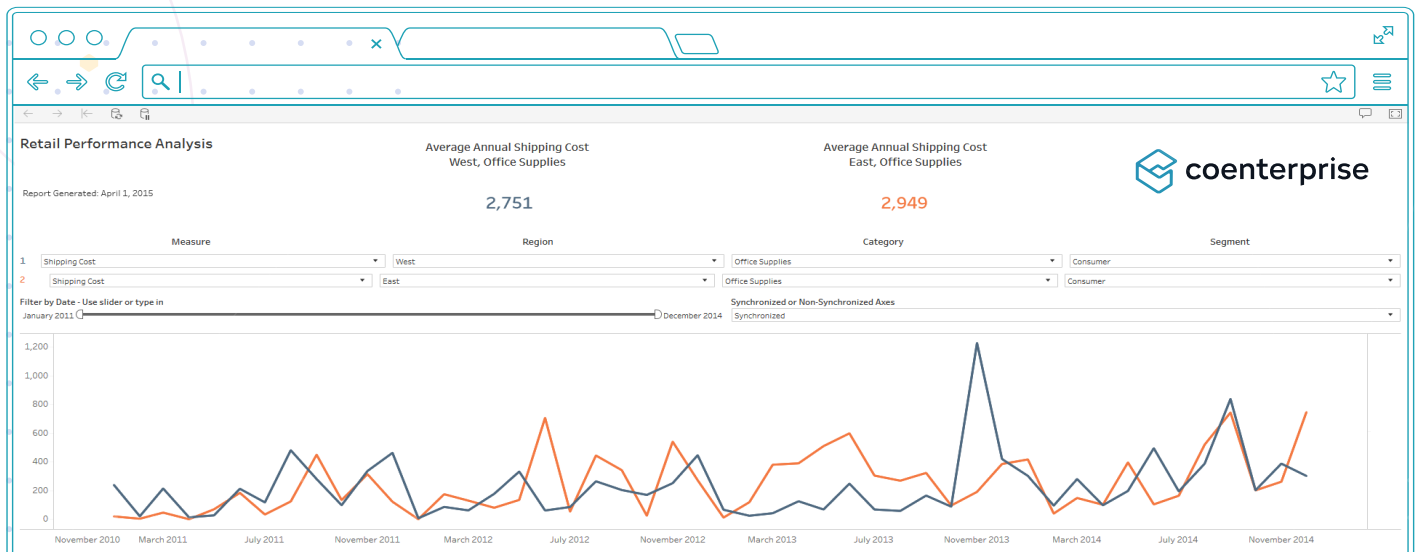

About CoEnterprise

CoEnterprise provides robust Tableau training and consulting services that help companies get the most out of their data. Our passionate team of experts empower teams to gain visibility, create actionable insights, and use their data to solve real business problems. As an award-winning Tableau partner, we have the experience and skills to help organizations gain a competitive edge and equip them for continued success.