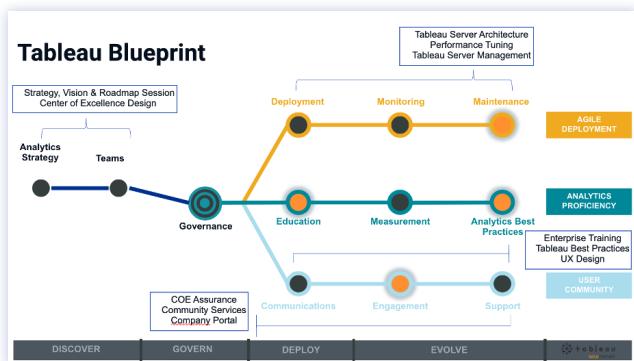

Agile Deployment

Do you have the performance necessary to keep your users coming back? We've heard nightmares from customers who have spent thousands of dollars on a solution only to experience 30 second load times. With CoEnterprise, we have the optimized deployment setup so you and your team can hit the ground running without any delays in performance. We also have 24/7 monitoring in place to ensure there are no disruptions when it comes to your user community as our trusted experts will be with you every step of the way to ensure your growing business needs are always met.